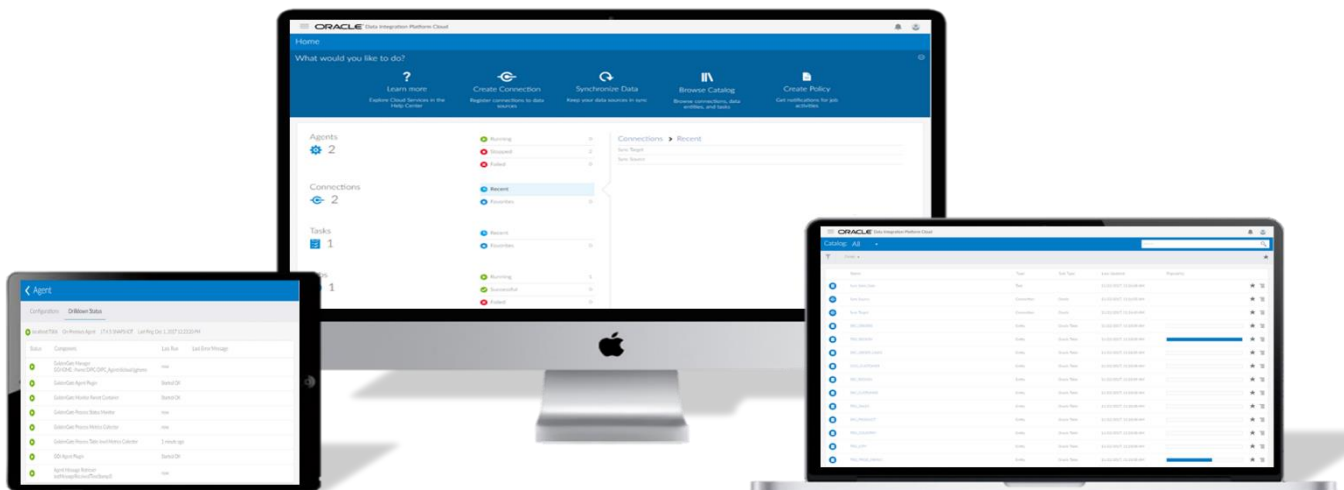

OFFERINGS

MIGRATION

EXPERT SERVICES

FIXED SCOPE DELIVERY

SUPPORT

TRAINING

Key Capabilities:

- Data High Availability
- Data Migrations
- Data Warehouse Automation
- Databus and Stream Integration
- Data governance

What is included?

- Full access to EDQ, ODI and OGG
- Enterprise Data Quality 12.2.1.2.8
- Data Integrator 12.2.1.2.8
- GoldenGate for
 - Oracle 11g: 12.3.0.1.0
 - Oracle 12c: 12.3.0.1.0
 - Big Data: 12.3.0.1.1
 - MySQL: 12.3.0.1.0

DIPC

Oracle Data Integration Platform Cloud

Oracle Data Integration Platform Cloud (DIPC) brings together all the critical capabilities of a complete Data Integration, Data Quality, and Data Governance solution into a single unified cloud-based platform.

Features

- Unified Platform for Data Integration
- Heterogeneous Integration
- Zero downtime Data Migration and Pushdown E-LT / ETL
- Data Governance improved trust in data

Integration

This fully integrates Autonomous Data Warehouse Cloud with Oracle Analytics Cloud using Oracle Data Integration Platform Cloud.