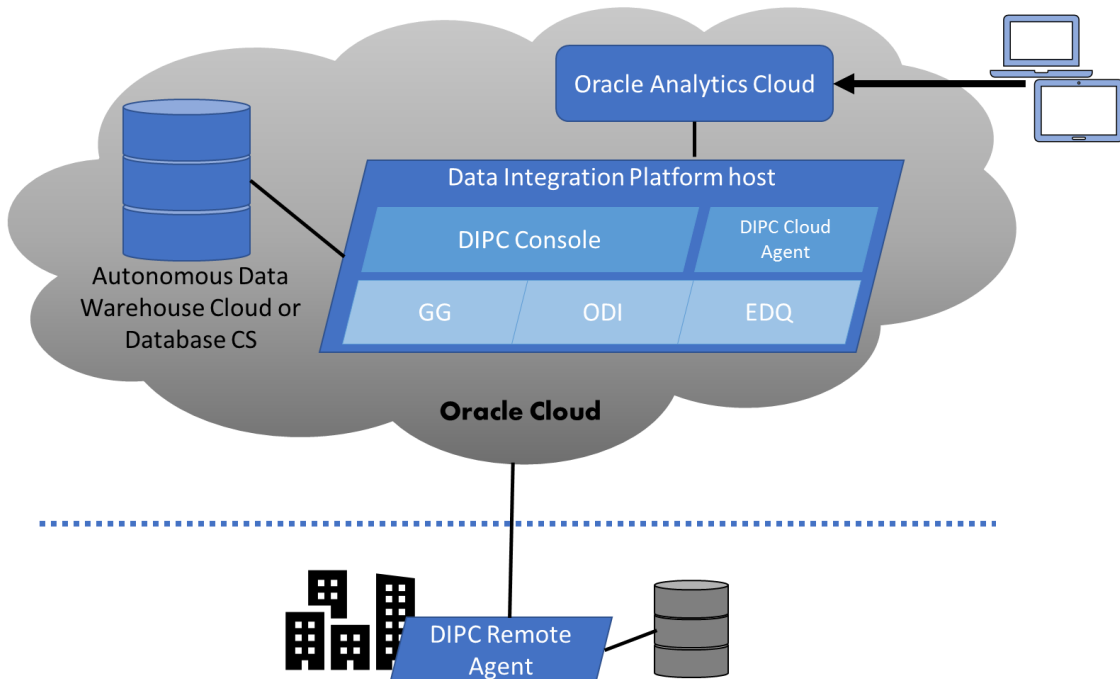

DIPC

Oracle Data Integration Platform Cloud

Oracle Data Integration Platform Cloud (DIPC) brings together all the critical capabilities of a complete Data Integration, Data Quality, and Data Governance solution into a single unified cloud-based platform.

Features

- Unified Platform for Data Integration
- Heterogeneous Integration
- Zero downtime Data Migration and Pushdown E-LT / ETL
- Data Governance improved trust in data

Integration

This fully integrates Autonomous Data Warehouse Cloud with Oracle Analytics Cloud using Oracle Data Integration Platform Cloud.

End-to-end

Options

There are a number of delivery options available including Fixed Scope Offerings (FSOs).

We are happy to share and step you through these FSOs at your convenience.

Contact Information

Email: info@verticecloud.com
Tel: +353 (0)1 565 4038 (Dublin)
+44 (0)28 9073 0188 (Belfast)